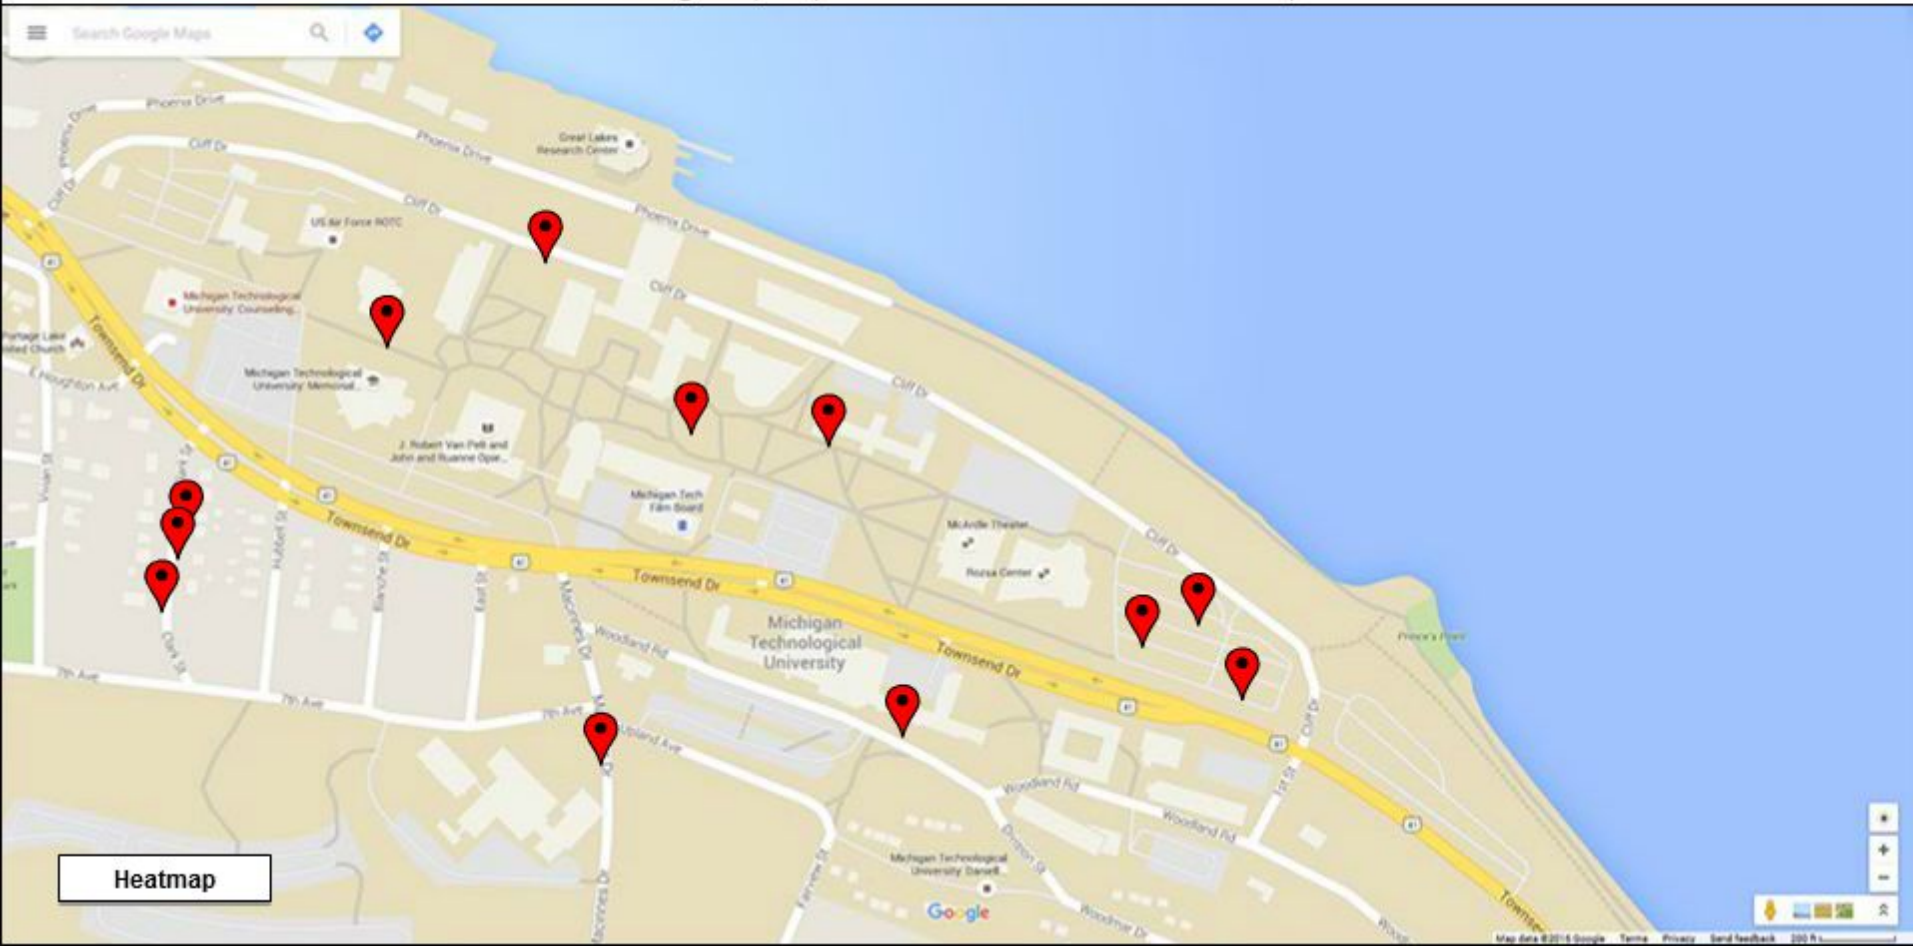

Map View

Houghton, MI (N: 47° 7' 9.743" W: 88° 33' 4.935")

Heatmap

Map View

Houghton, MI (N: 47° 7' 9.743" W: 88° 33' 4.935")

Data View

Species:	Date	Species ▼	Photo	Location	Weather
Cape Crow	1997-12-05 9:24'26	Cape Crow	e6d629eeb.jpg	Houghton, MI	Overcast
From: 1997-12-05 : 8:00	1997-12-05 22:57'34	Cape Crow	fd33789ab.jpg	Houghton, MI	Sunny
To: 1997-12-06 : 13:00	1997-12-06 12:16'47	Cape Crow	d7a394be1.jpg	Hancock, MI	Sunny
<input type="checkbox"/> Verified Data	1997-12-05 13:48'39	Cape Petrel	ee639598d.jpg	Baraga, MI	Rainy
	1997-12-06 6:57'12	Cape Petrel	f9dd957a3.jpg	Houghton, MI	Overcast
	1997-12-06 9:32'27	Cape Petrel	e72a9b32b.jpg	Hancock, MI	Sunny

Dead Birds

Houghton, MI

N. 47° 7' 9.473" W. 88° 33' 4.935"

Tap to retake photo

Species:

Cape Crow

Nearby Obstructions:

Building, Window, Highwa...

Additional Info:

Bird looks like it hit possibly hit a window pane, but many buildings are also nearby.

Reset

Submit >

Dead Birds

Houghton, MI

N. 47° 7' 9.473" W. 88° 33' 4.935"

Tap to retake photo

Species:

Cape Crow

Nearby Obstructions:

Building, Window, Highwa...

- Buildings
- Vehicles
- Windows
- Animals
- Wind Turbines
- Power Lines
- Highways

Reset

Submit >